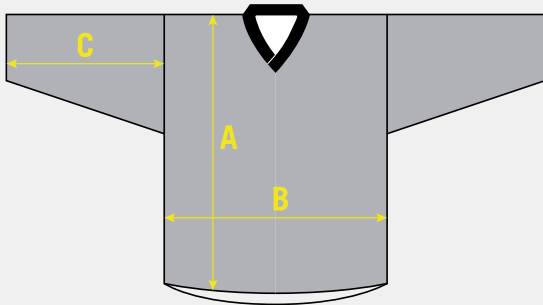

SIZE SPEC - PRACTICE JERSEY

	ADULTS						JUNIOR					
	S	M	L	XL	XXL	GXL	XS	S	M	L	XL	GXL
A	72	75	78	81	84	87	57	61	65	69	73	77
B	65	67	69	73	77	82	48	50	52	54	56	58
C	57	58	59	61	62	67	30	39,5	46	53	53	59

Measurements in cm H030123 H030223