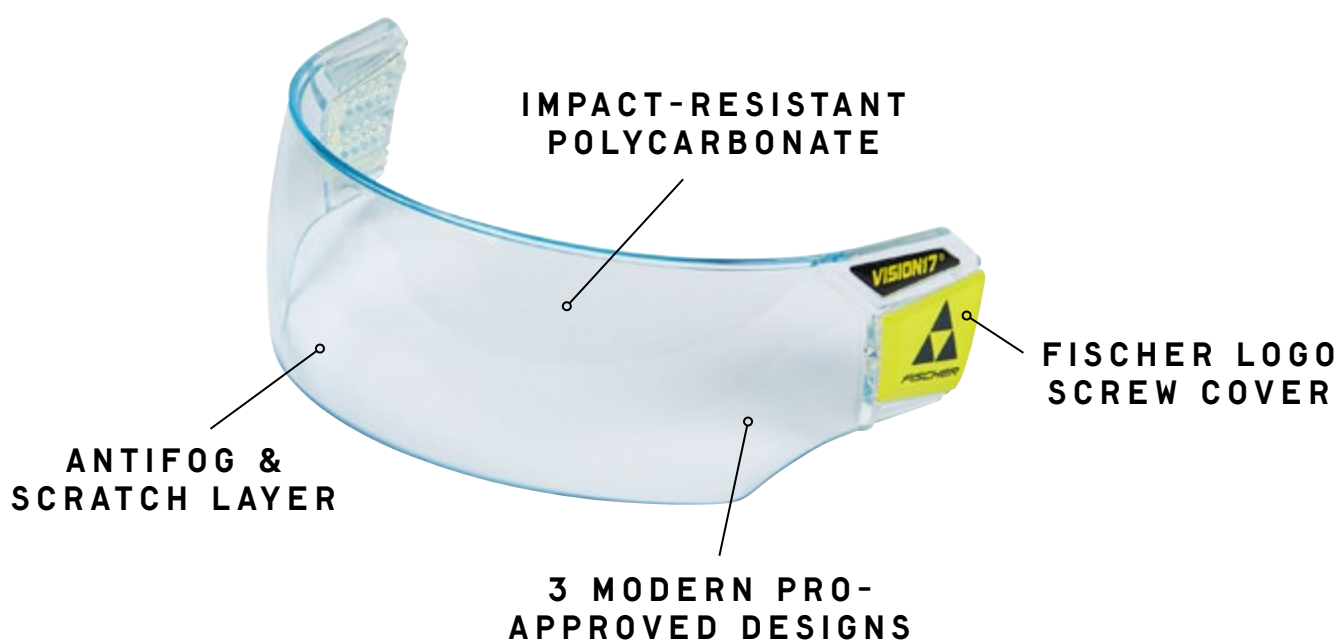

- 420D Nylon
- Adjustable soft string
- Front zipper pocket

Preise:
 € 9.00

HELMET BAG

Article No. H014123
 Senior 42x42cm
 Color Senior black/yellow

- Polar Fleece
- Helmet & Visor scratch prevention

Preise:
 € 8.00

VISION visors stand out with impact-resistant Polycarbonate and are compatible with all types of hockey helmets. Available with and without anti-fog and anti-scratch layers the pro-approved design offers optical purity and invisible edges.